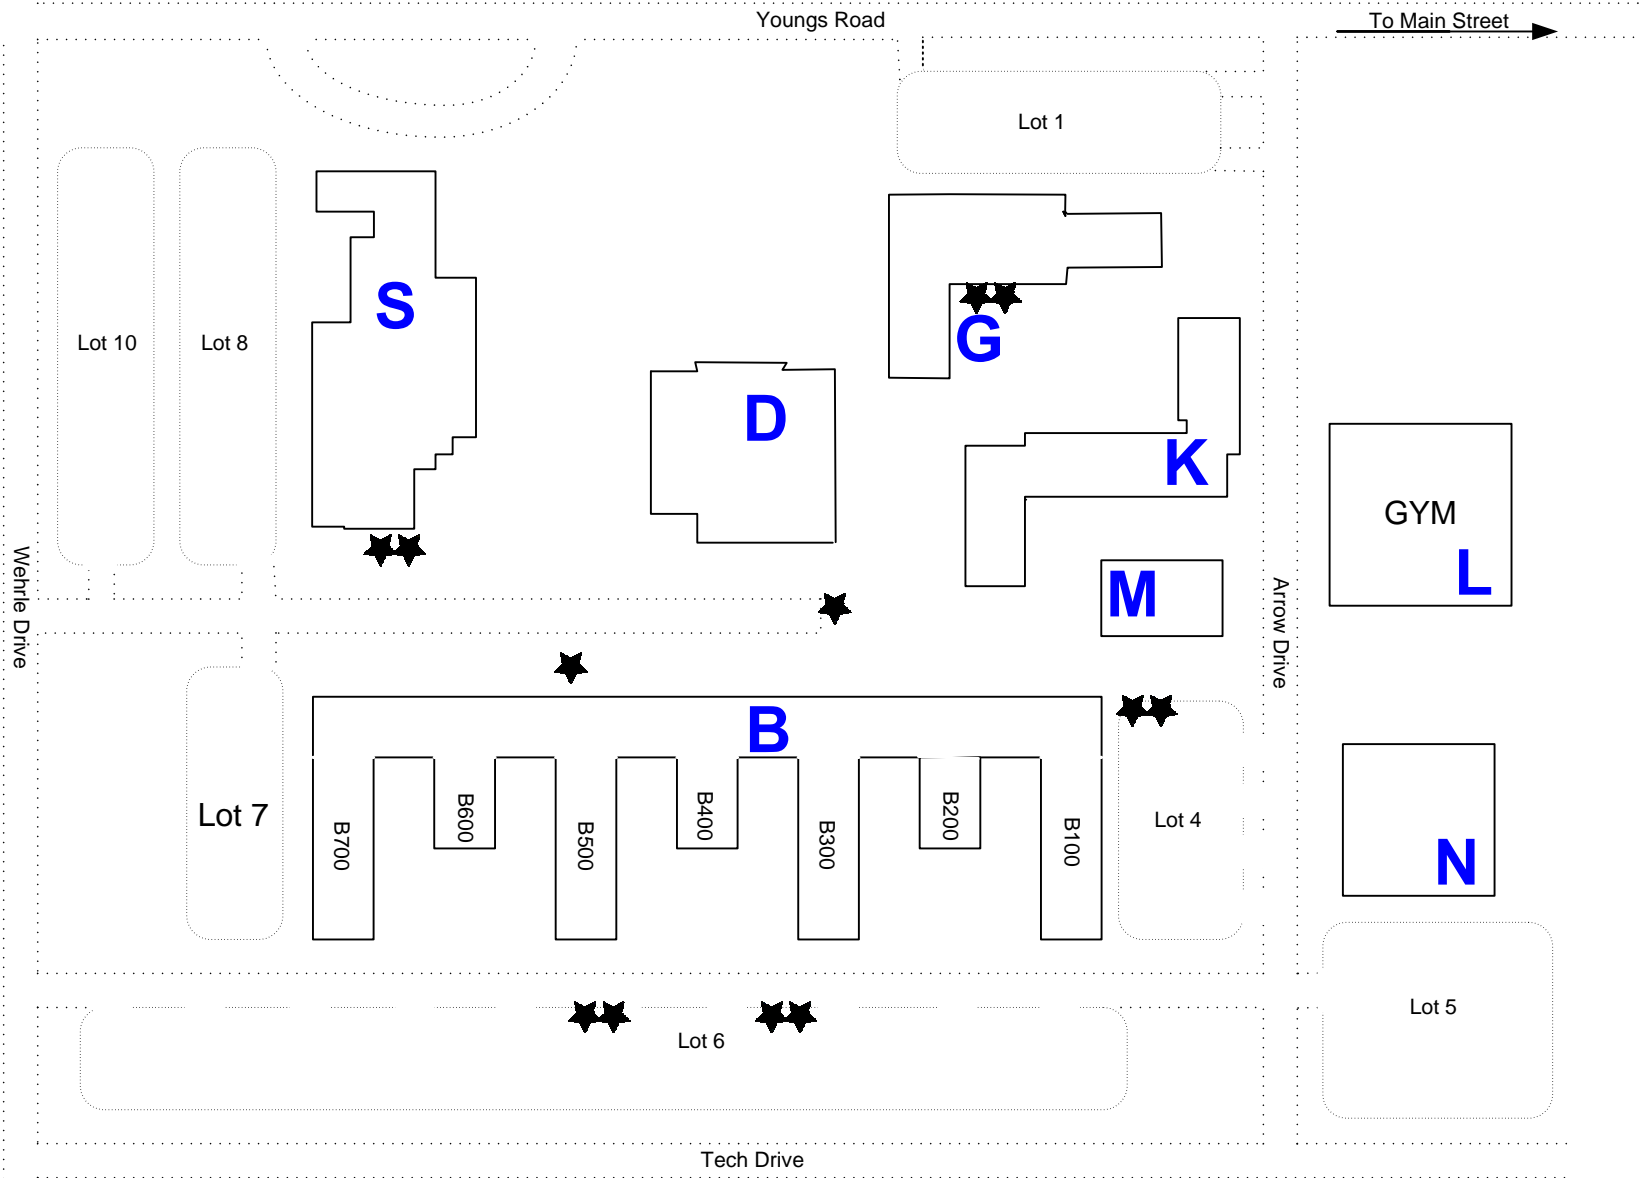

North Campus

- KEY**
 B100-B700.....Bretschger Hall
 D.....Library
 G.....Gleasner Hall Administration
 K.....Kittinger Hall
 L.....Gym
 S.....Spring Student Center
 M..... Mary Lou Rath Child Care Ctr
 N..... Nunan
 ★.....Handicapped Parking