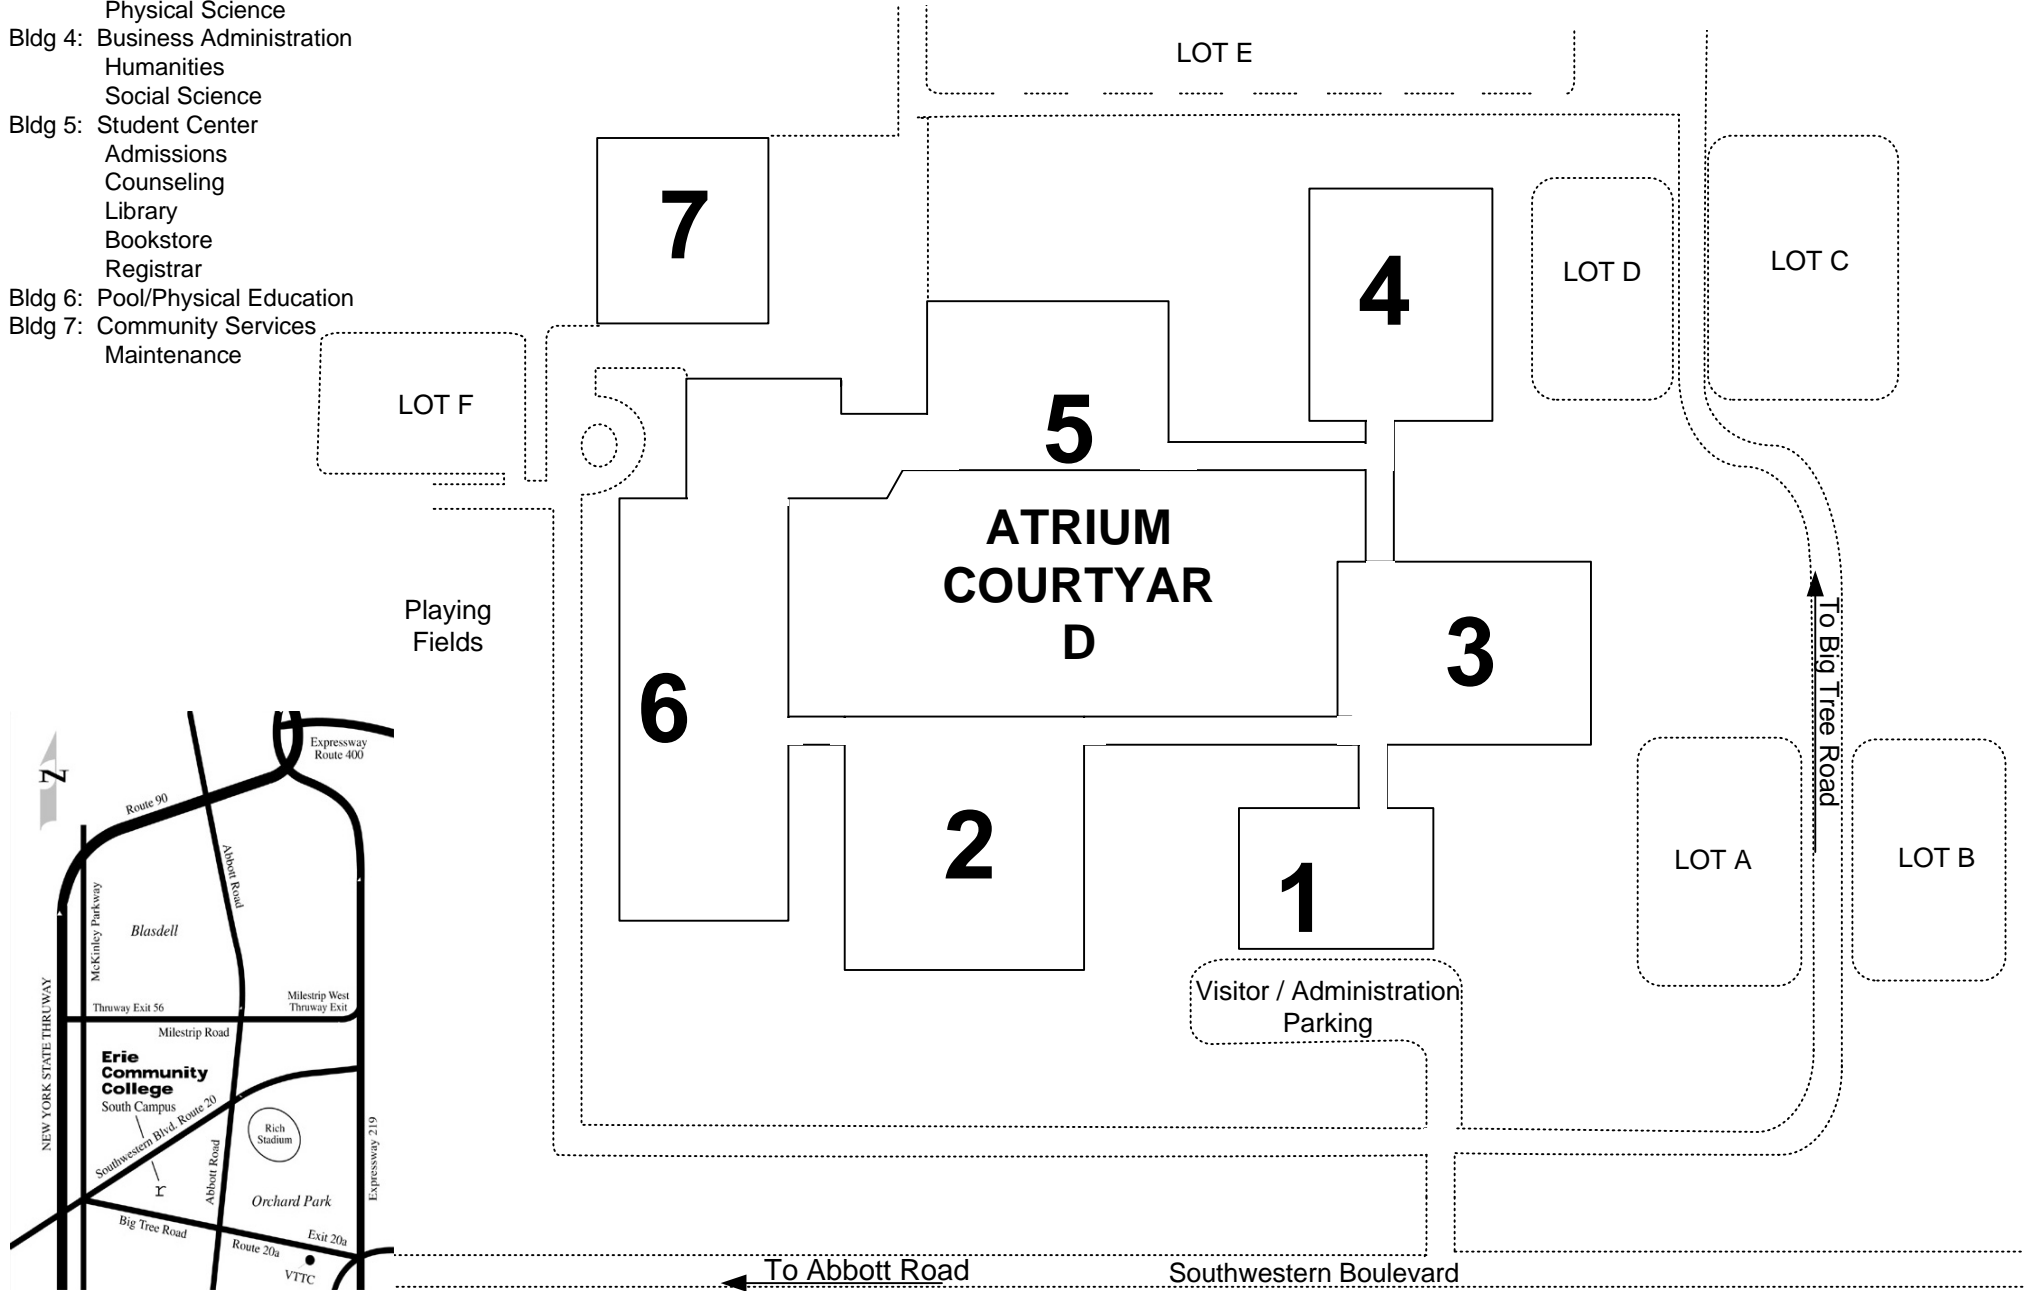

- Bldg 1: Administration
- Bldg 2: Vocational Tech
- Bldg 3: Math
 - Physical Science
- Bldg 4: Business Administration
 - Humanities
 - Social Science
- Bldg 5: Student Center
 - Admissions
 - Counseling
 - Library
 - Bookstore
 - Registrar
- Bldg 6: Pool/Physical Education
- Bldg 7: Community Services
 - Maintenance

South Campus

Erie Community College South Campus
 4041 Southwestern Blvd.
 Orchard Park, New York 14127
 716-648-5400

Vehicle Technology Trng Center
 5885 Big Tree Road
 Orchard Park, New York 14127
 716-667-0166