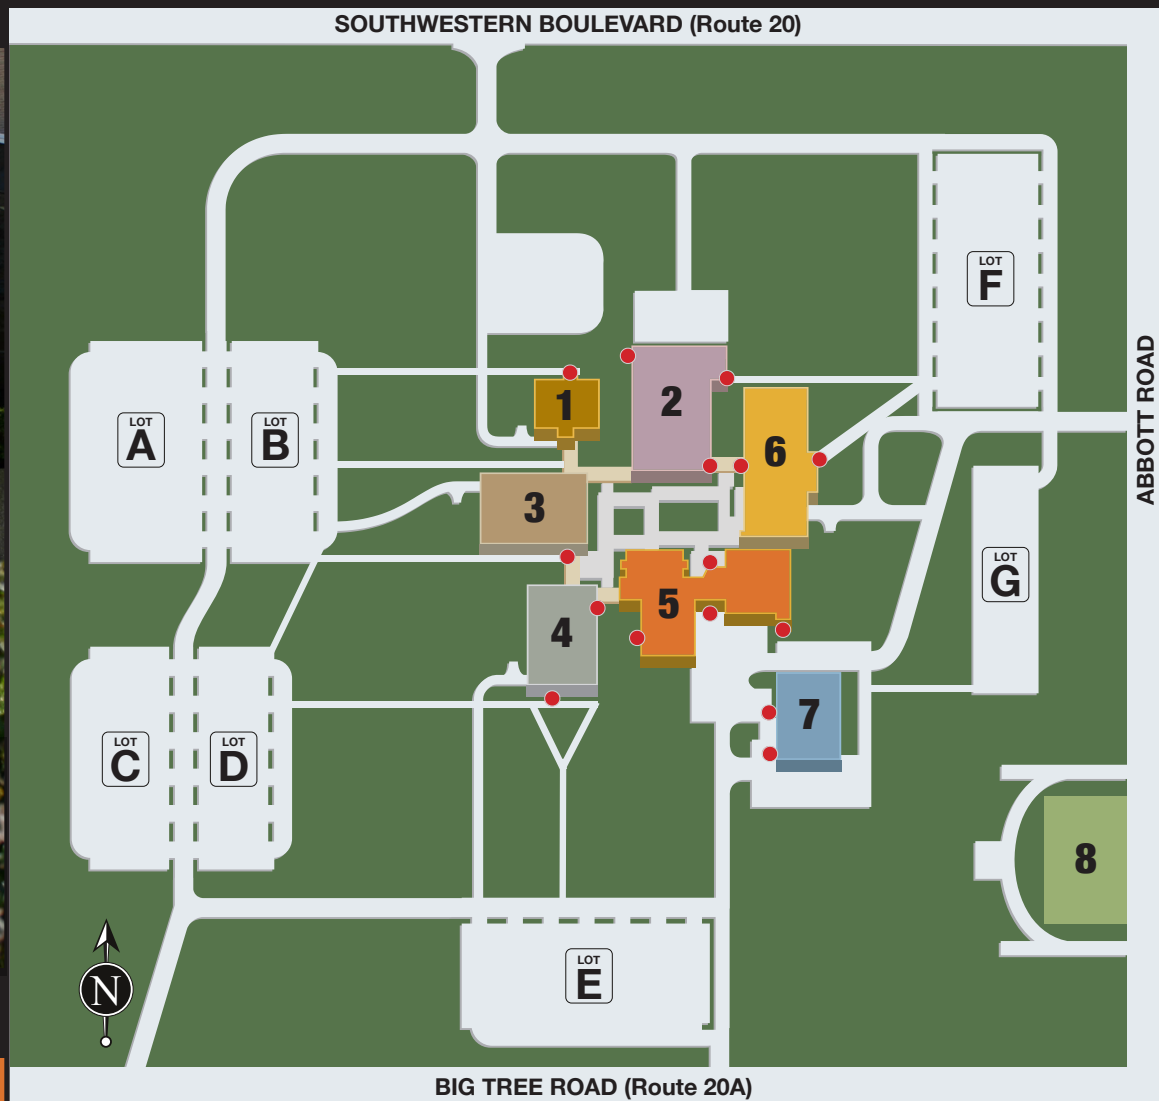

SUNY ERIE
State University of New York

SOUTH CAMPUS

1 – Building 1

- Accounts Payable/Receivable
- Auxiliary Services Corporation
- Human Resources
- Payroll
- Purchasing

2 – Building 2

- Architecture Technology
- Autobody Repair Technology Center
- Child Care Center
- Computer Aided Drafting/
Design Technology
- Computer and Electronics Technology
- Dental Lab Technology
- Emergency Management/
Fire Protection Technology
- Humanities/Fine Arts
- Visual Communications Technology

3 – Building 3

- Biology
- Chemistry
- Driving Programs
- Emergency Medical Technology
- Mathematics
- Physics
- Student Access Center

4 – Building 4

- Business Administration
- Business: Office Management
- Communication Arts
- Criminal Justice
- English
- General Studies
- Information Technology
- Math/English Lab
- Open Computer Lab
- Pathways to Success
- Social Science

● ADA access to South Campus