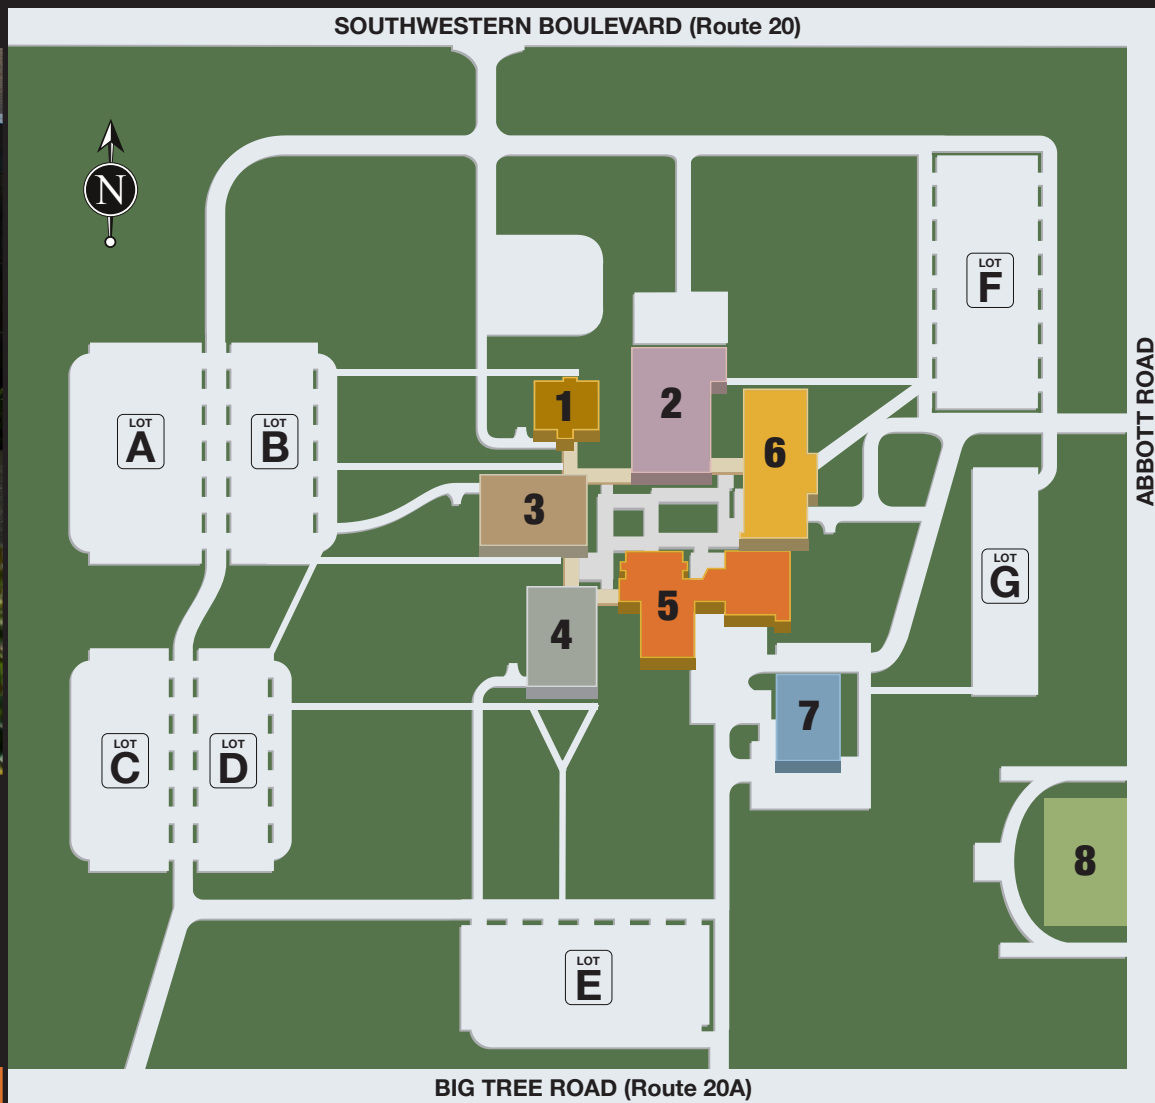

SOUTH CAMPUS

SUNY
EGG

BIG TREE ROAD (Route 20A)

1 - Building 1

Auxiliary Services Corporation
Human Resources
Payroll
Purchasing

2 - Building 2

Architecture Technology
Autobody Repair
Computer Aided Drafting/
Design Technology
Child Care Center
Computer Repair Technology
Dental Lab Technology
Emergency Management/
Fire Protection Technology
Humanities
Transition Programs Office
Visual Communications/Graphic Arts

3 - Building 3

Biology
Chemistry
Driving Programs
Emergency Medical Technology
Mathematics
Physics
Student Access Center

4 - Building 4

Business Administration

Communication and Media Arts
Criminal Justice
Distance Learning
English
General Studies
Information Technology
Math/English Skills Lab
Business: Office Management
and Administration
Open Computer Lab
Pathways
Social Science

5 - Building 5

Admissions
Advisement
Bookstore
Bursar
Cafeteria
Career Resource Center
College Safety
Financial Aid
Health Office
Lecture Halls
Library Resource Center
Networking and
Telecommunications Technology
Receiving
Registrar
Student Activities Office
Student Support Center
Veterans Services